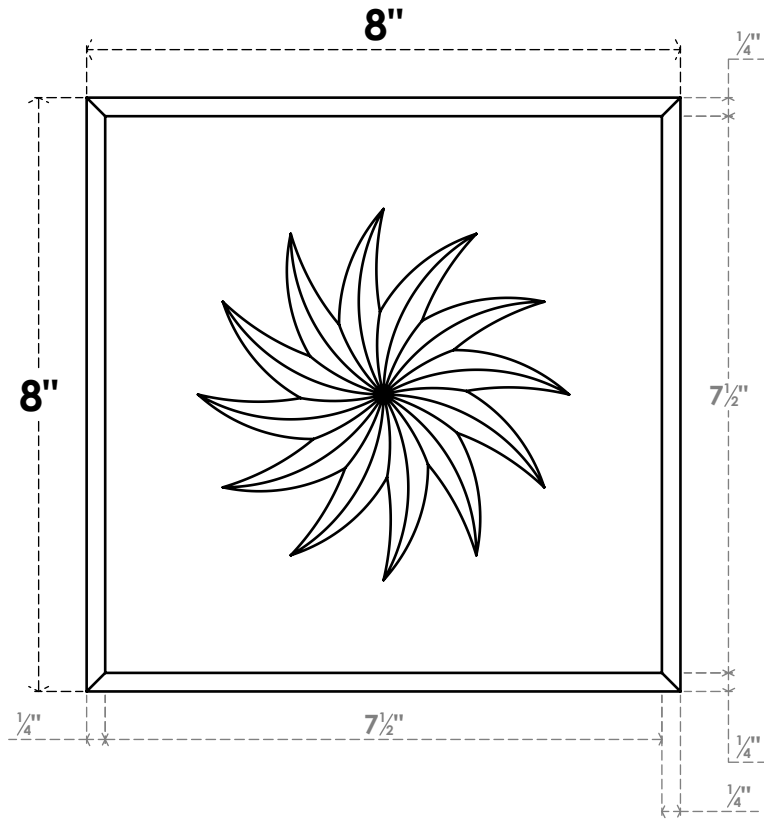

ROSP080X080X050SDG13

8"W X 8"H X 1/2"P STANDARD SEDGWICK SPIRAL ROSETTE WITH BEVELED EDGE, ARCHITECTURAL GRADE PVC

FRONT

SIDE

EKENA MILLWORK
2300 WEST MAIN ST.
CLARKSVILLE, TX 75426
TOLL FREE: 866-607-0453
WWW.EKENAMILLWORK.COM