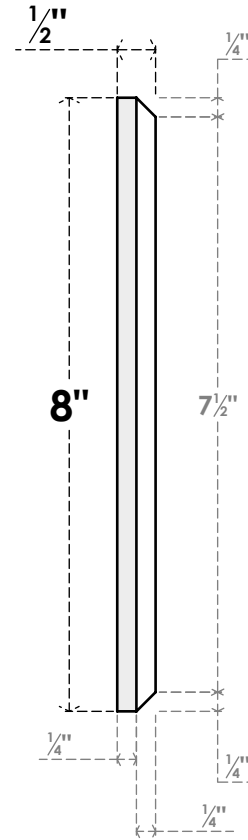

ROSP080X080X050SDG13

8"W X 8"H X 1/2"P STANDARD SEDGWICK SPIRAL ROSETTE WITH BEVELED EDGE, ARCHITECTURAL GRADE PVC

FRONT

SIDE

EKENA MILLWORK
2300 WEST MAIN ST.
CLARKSVILLE, TX 75426
TOLL FREE: 866-607-0453
WWW.EKENAMILLWORK.COM

NOTES

1. INSTALLATION TO BE COMPLETED IN ACCORDANCE WITH MANUFACTURER'S SPECIFICATIONS.
2. DRAWING MAY NOT BE TO SCALE
3. THIS DRAWING IS INTENDED FOR DESIGN AND PLANNING PURPOSES ONLY.
4. ALL INFORMATION CONTAINED HEREIN WAS CURRENT AT THE TIME OF DEVELOPMENT BUT MUST BE REVIEWED AND APPROVED BY THE PRODUCT MANUFACTURER TO BE CONSIDERED ACCURATE.
5. ARCHITECTURAL GRADE PVC PRODUCTS ARE MADE FROM EXPANDED CELLULAR PVC AND COME NATURALLY WHITE BUT MAY BE PAINTED